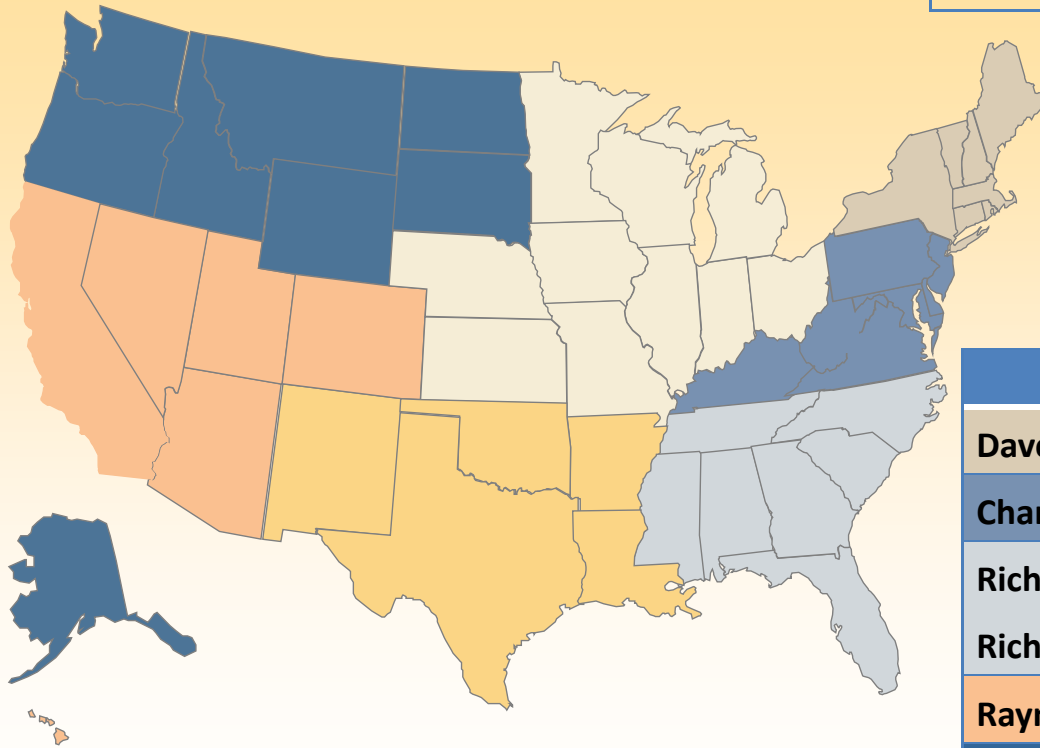

Energi Regional HUBs

MANAGING DIRECTOR - DISTRIBUTION

Rick Metivier 888-energi-1
x344 rmetivier@energi.com

REGIONAL DIRECTORS

Dave Tiedgen	Northeast	x346	dtiedgen@energi.com
Charles Boucher	Mid-Atlantic	x381	cboucher@energi.com
Richard Busby	South	x310	rbusby@energi.com
Richard Sirois		x306	rsirois@energi.com
Rayma Cathey	West	x629	rcathey@energi.com
Mandi Strange	Northwest	x670	mstrange@energi.com
Rick Metivier	Southwest	x344	sales@energi.com
Glenn McIlraith	Midwest	x640	gmclairth@energi.com